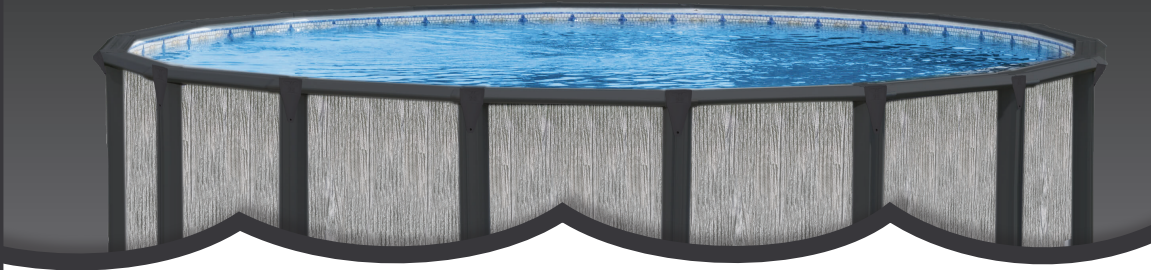

HUDSON

- 8" Deluxe Injection Molded Resin Rail, Top Ledge and 7" Injection Molded Uprights
- Available in Rounds and Standard Ovals
- Cool Grey Frame w/Grey Woodgrain Patterned Wall
- Universal Patio Deck Compatible with Fence Options
- 52" wall height

Pool Features

Top Ledge

- Massive 8" Top Rail with stylistic enhancements, Injection Molded with Virgin Polymer Resin for superior strength and durability.

Uprights

- Extra wide 7" Upright, Injection Molded with Color Coordinated Virgin Polymer Resin

Cap Sets

- Massive Cap Sets molded from Virgin Polymer Resin. Simple 2 Piece Construction to ensure a Tailored fit. Warning Notice Molded in 1" high letters on every Cap set. "DO NOT JUMP, DO NOT DIVE, 4 FEET DEEP."

Joiners

- Extra Wide Polymer Resin Top and Bottom Joiners, affording increased footing spread supports for uprights and Curved Rails where joined.

Wall

- Hot Dipped Galvanized G90 Copper Bearing Steel
- Deep Ribbed Corrugated Wall for increased strength.
- Epoxy coating on inside for additional corrosion resistance.
- Wall Bar connectors with reinforced Aluminum Bars affixed to wall ends.
- All Stainless-Steel Hardware
- Pre-punched skimmer and return outlets with vinyl wall seals